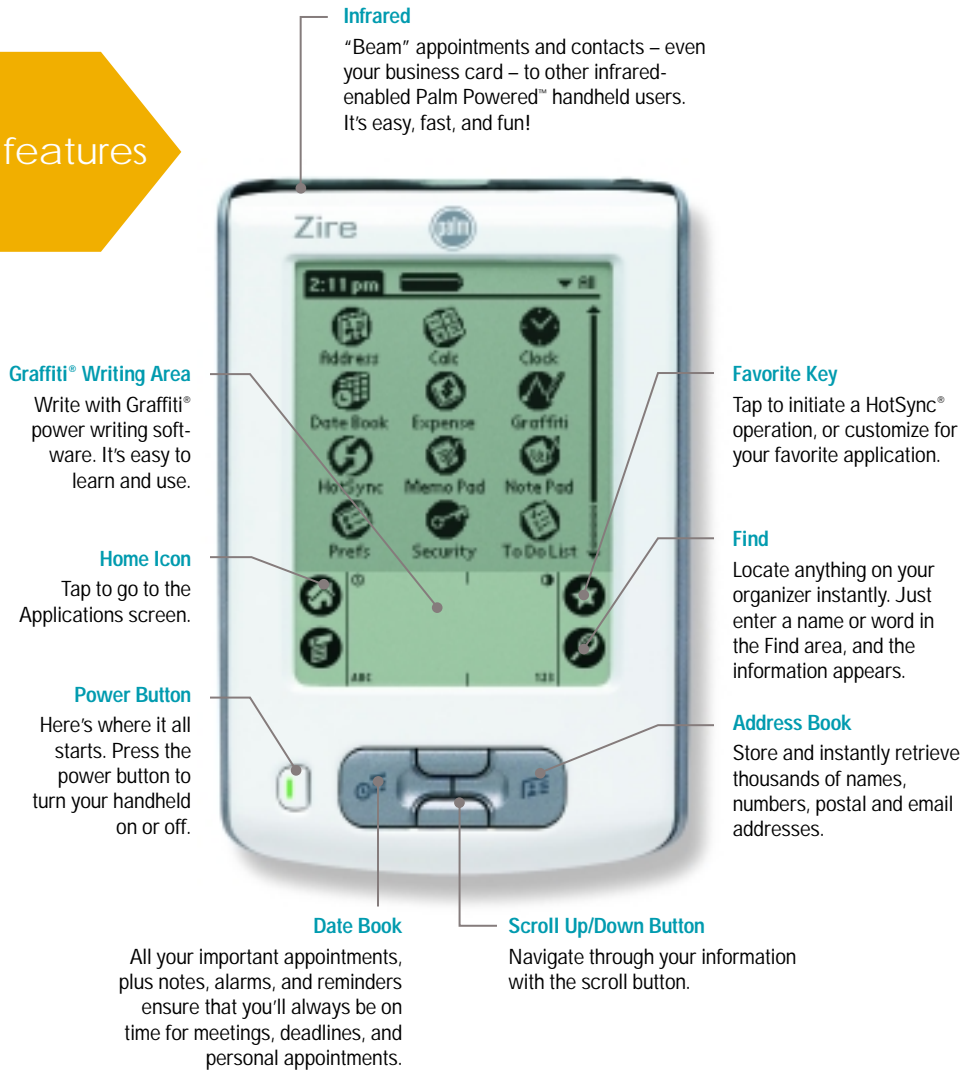

The Zire handheld offers the style and ease of Palm, the leading handheld brand at a price that appeals to everyone. It couldn't be easier to stay organized. Keep the information that is most important to you—such as addresses, appointments, notes and phone numbers—all in one place, so you'll always know where to find them. And with the Zire handheld, you'll be able to take them with you, wherever you go.

It's easy to learn and simple to use.

The Palm Zire handheld never makes you repeat yourself. Enter information once, at your desktop, or on your handheld.

Choose 1 of 3 ways to enter data.

1. Enter information using your desktop computer's keyboard, then hit the HotSync® icon to transfer it to your Zire handheld.
2. Write your information directly on the screen, using Graffiti® software. It's accurate and easy.
3. Use the Palm Zire handheld's on-screen keyboard.

Keeping your information safe is easy.

You can instantly back up, update, or exchange information between your Zire handheld and your computer with the touch of a button.

Specifications

Size & Weight	4.4 in. x 2.9 in. x 0.6 in., 3.8 oz.
Memory	2MB
Operating System	Palm OS® v4.1 software
Screen	Monochrome Display, 160 x 160 Pixel Display
HotSync® Cable	Standard Mini USB Connector/ Palm HotSync® Cable Included
Processor	Motorola Dragonball EZ 16MHz Processor
Battery	Rechargeable Lithium Ion
Power Adapter	120VAC, 60Hz

www.palm.com

features

Included Applications

Address Book, Date Book, Clock, To Do List, Memo Pad, Expense, Note Pad and Calculator. Bonus game software included: Mine Hunt, Puzzle, Giraffe, and Hardball.